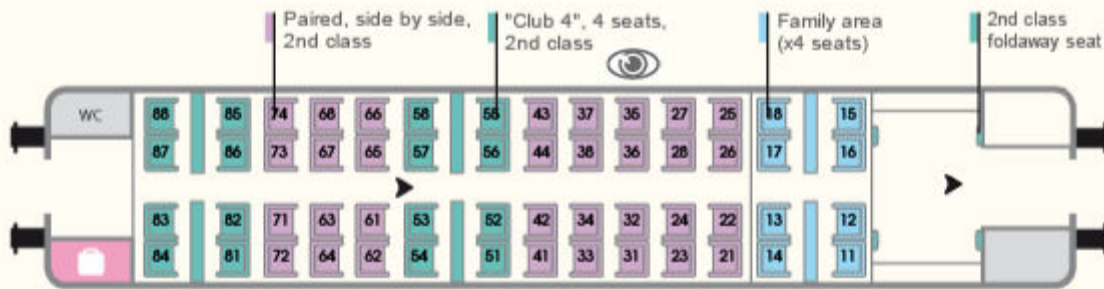

TGV Lyria : Paris - Geneva service

Carriage 1 - 1st class

Carriage 2 - 1st class

Carriage 3 - 1st class

Carriage 4 - Buffet carriage - 2nd class

Carriage 5 - 2nd class

Carriage 6 - 2nd class

Carriage 7 - 2nd class

Carriage 8 - 2nd class

Legend

▶ : Traffic direction

2 types of train circulate on the Paris-Geneva service.