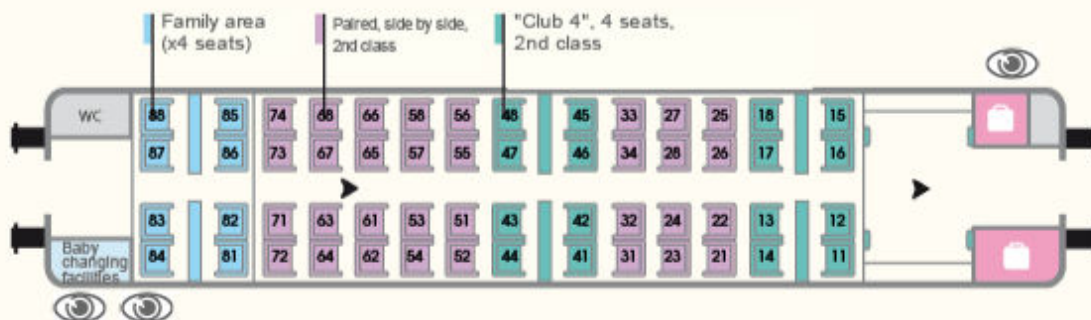

TGV Lyria : Paris - Geneva service

Carriage 1 - 1st class

Carriage 2 - 1st class

Carriage 3 - 1st class

Carriage 4 - Buffet carriage - 2nd class

Carriage 5 - 2nd class

Carriage 6 - 2nd class

Carriage 7 - 2nd class

Carriage 8 - 2nd class

Legend

▶ : Traffic direction

2 types of train circulate on the Paris-Geneva service.