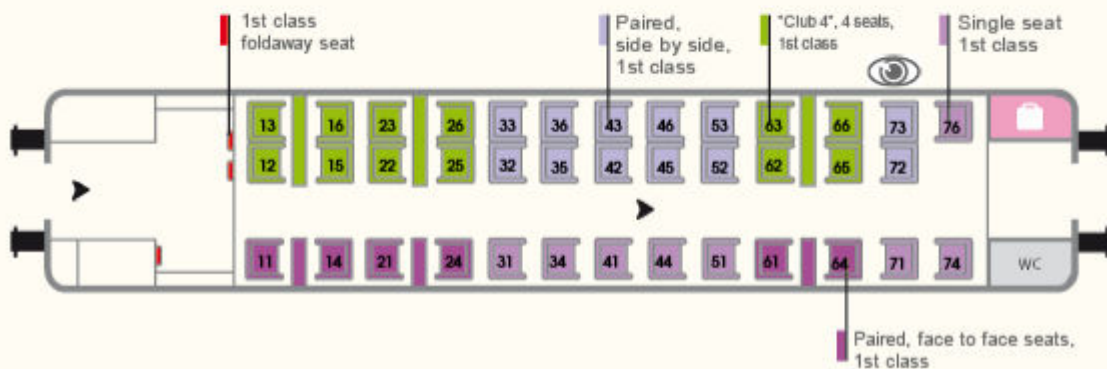

TGV Lyria : Paris - Geneva service

Carriage 1 - 1st class

Carriage 2 - 1st class

Carriage 3 - 1st class

Carriage 4 - Buffet carriage - 2nd class

Carriage 5 - 2nd class

Carriage 6 - 2nd class

Carriage 7 - 2nd class

Carriage 8 - 2nd class

Legend

▶ : Traffic direction

2 types of train circulate on the Paris-Geneva service.