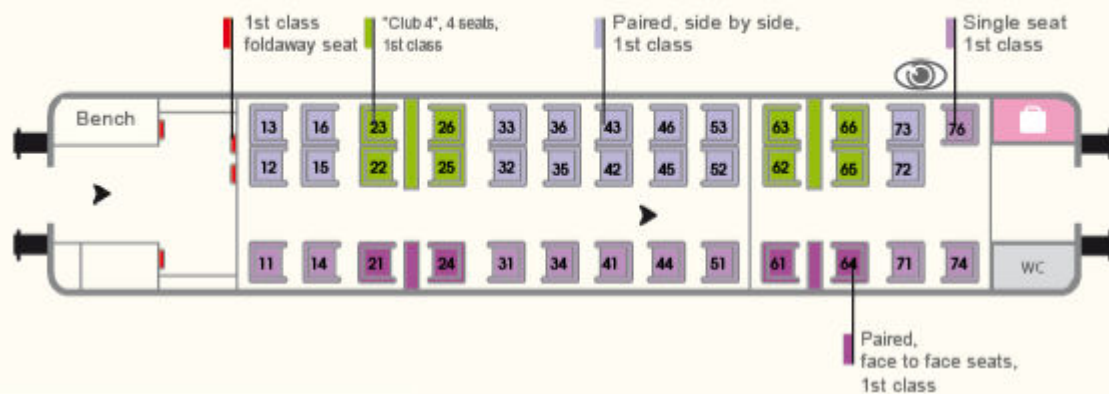

TGV Lyria : Paris - Geneva service

Carriage 1 - 1st class

Carriage 2 - 1st class

Carriage 3 - 1st class

Carriage 4 - Buffet carriage - 2nd class

Carriage 5 - 2nd class

Carriage 6 - 2nd class

Carriage 7 - 2nd class

Carriage 8 - 2nd class

Legend

▶ : Traffic direction

2 types of train circulate on the Paris-Geneva service.