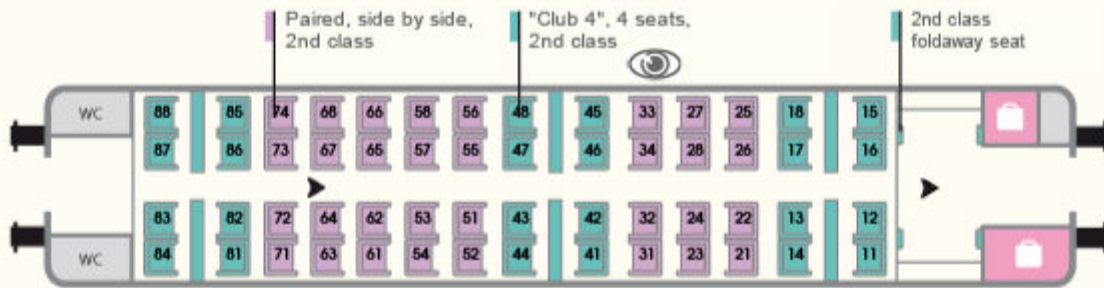

TGV Lyria : Paris - Geneva service

Carriage 1 - 1st class

Carriage 2 - 1st class

Carriage 3 - 1st class

Carriage 4 - Buffet carriage - 2nd class

Carriage 5 - 2nd class

Carriage 6 - 2nd class

Carriage 7 - 2nd class

Carriage 8 - 2nd class

Legend

▶ : Traffic direction

2 types of train circulate on the Paris-Geneva service.