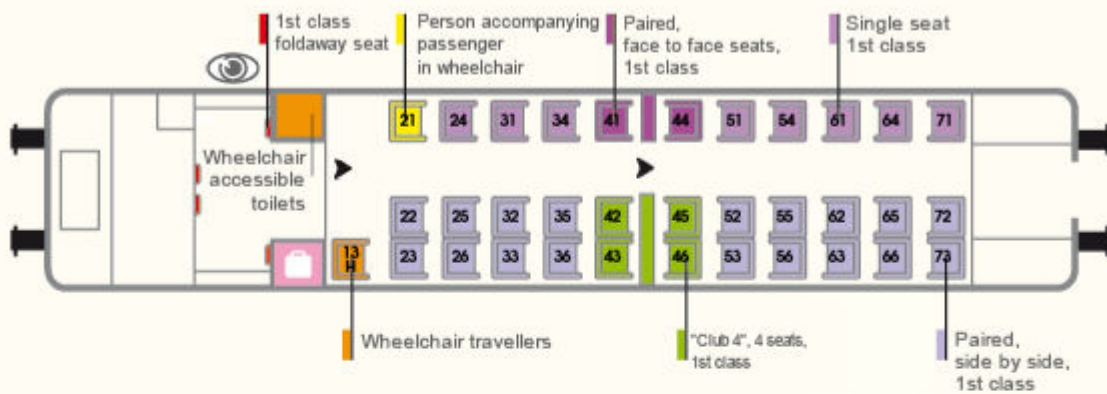

TGV Lyria : Paris - Geneva service

Carriage 1 - 1st class

Carriage 2 - 1st class

Carriage 3 - 1st class

Carriage 4 - Buffet carriage - 2nd class

Carriage 5 - 2nd class

Carriage 6 - 2nd class

Carriage 7 - 2nd class

Carriage 8 - 2nd class

Legend

▶ : Traffic direction

2 types of train circulate on the Paris-Geneva service.