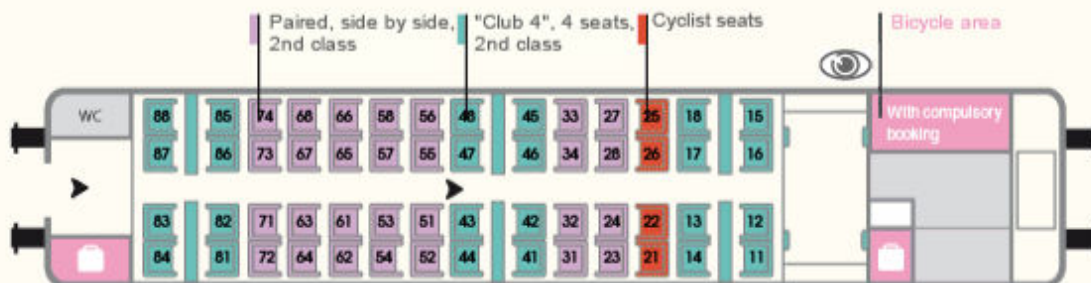

TGV Lyria : Paris - Geneva service

Carriage 1 - 1st class

Carriage 2 - 1st class

Carriage 3 - 1st class

Carriage 4 - Buffet carriage - 2nd class

Carriage 5 - 2nd class

Carriage 6 - 2nd class

Carriage 7 - 2nd class

Carriage 8 - 2nd class

Legend

▶ : Traffic direction

2 types of train circulate on the Paris-Geneva service.